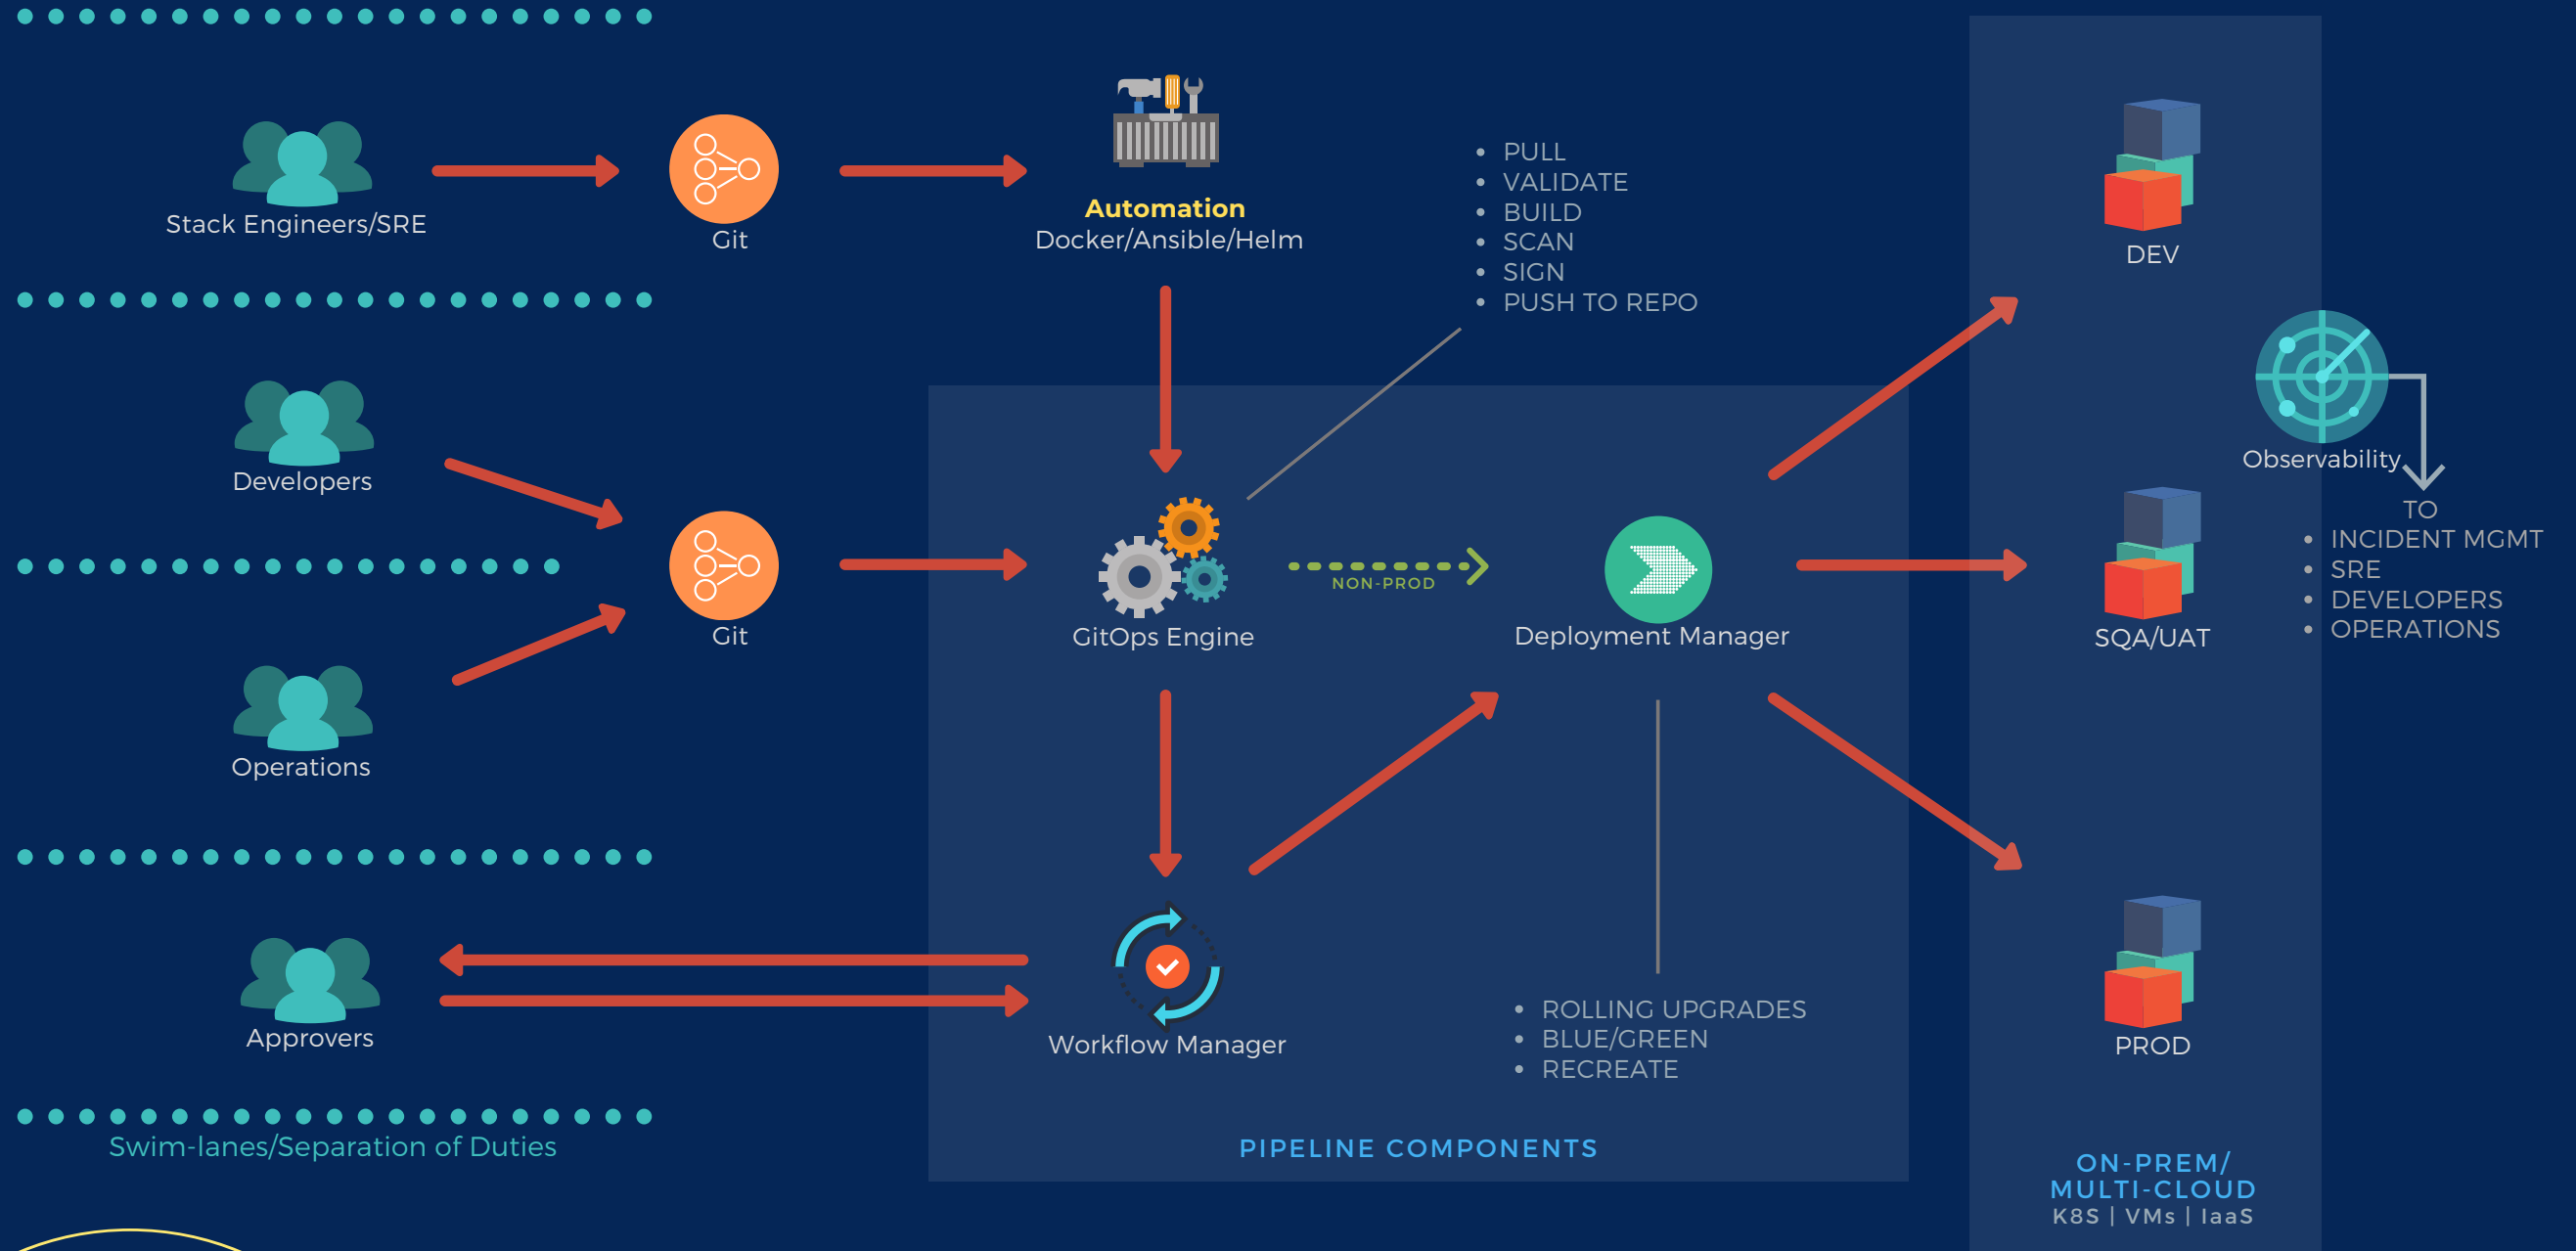

FELICJAN RYBKA
MARKETING MANAGER
MAXIMA CONSULTING

REJITH KRISHNAN
CO-FOUNDER & CEO
CLOUDCONTROL

#ENTERPRISECLOUD #SRE

ACCELERATING CLOUD ADOPTION: READY-TO-USE TEMPLATES FOR ALL WORKLOADS

WEBINAR FOR C-LEVEL EXECUTIVES & TECH
LEADS ON ACCELERATING CLOUD ADOPTION

MAXIMA | CLOUDCONTROL

WHY MOVE TO CLOUD?

- **Time to market & Scalability**
- **Lower cost of ownership**
- **Agility & Speed**
- **Enhanced Collaboration**
- **Improved Security & Reliability**
- **Innovation & Accessibility**

BENEFITS OF TEMPLATES

- **Infrastructure as code**
- **GitOps**
- **Auto-scaling**
- **Governance & Compliance**
- **Collaboration and Knowledge Sharing**
- **Disaster Recovery and High Availability**

REFERENCE IMPLEMENTATION