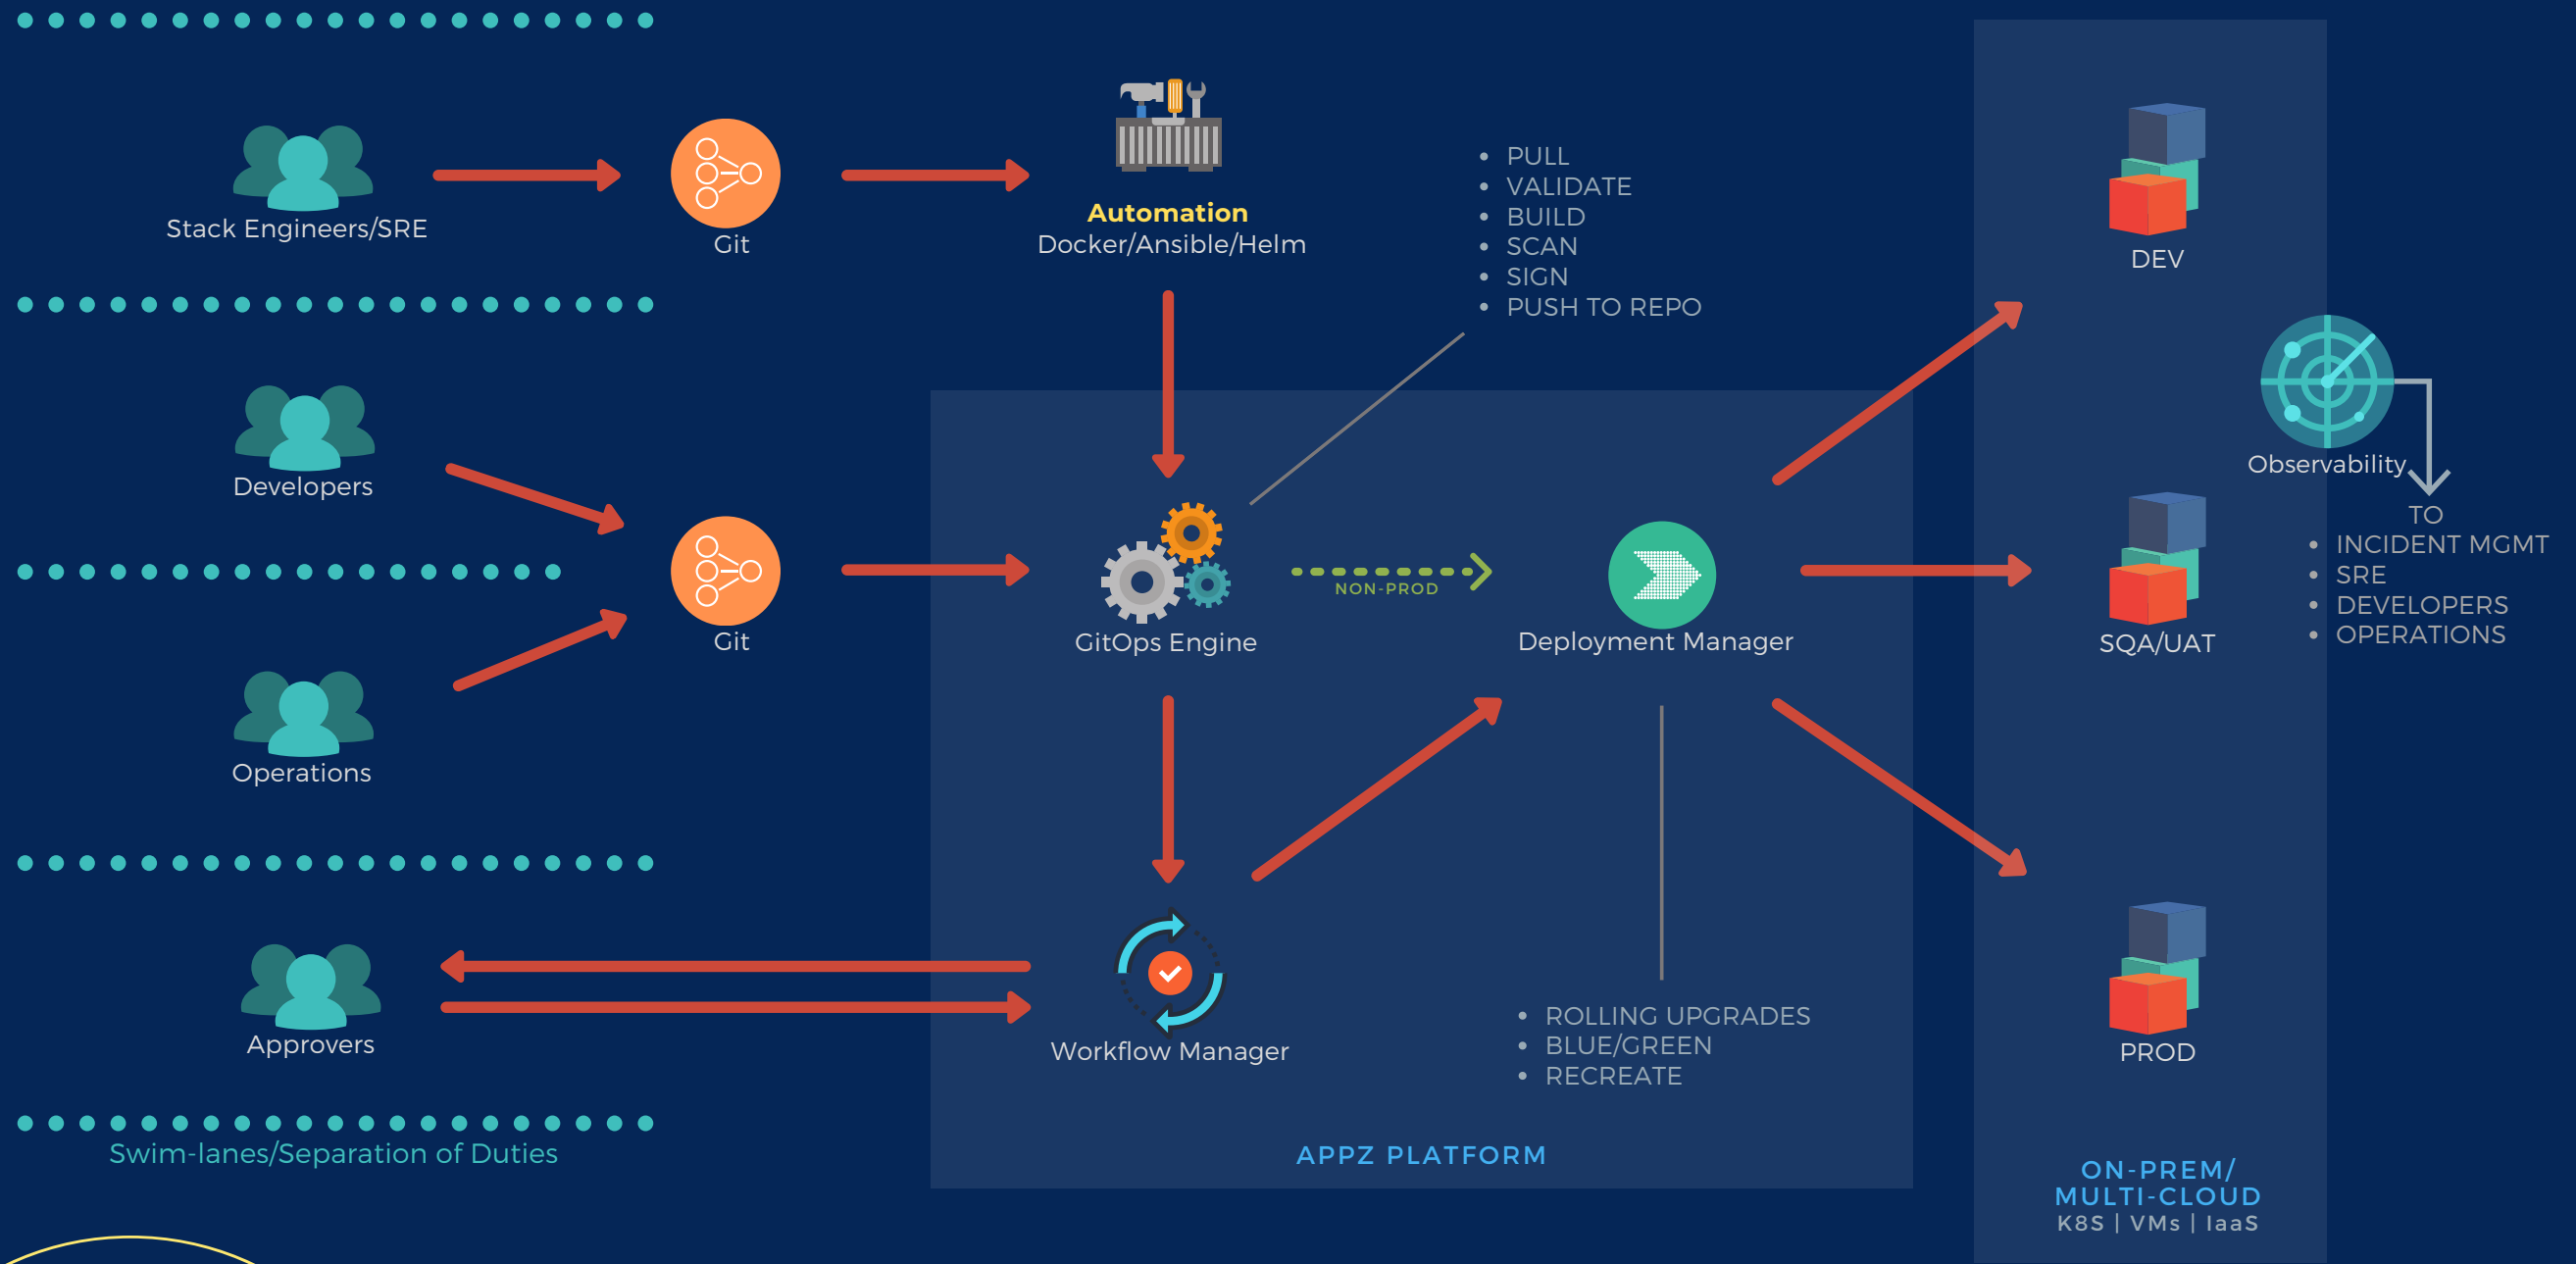

APPZ PLATFORM ARCHITECTURE